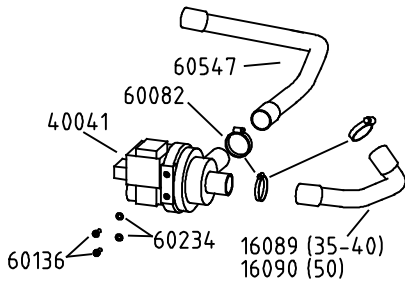

Drain Pump Version

Detergent Pump Version

Rinse Aid Version

Water Softener Version

Optionals switches