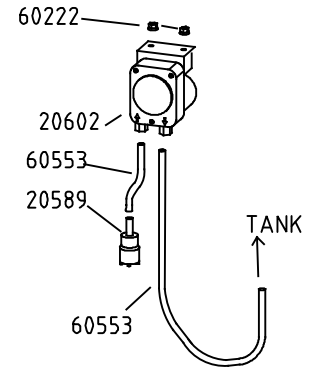

Drain Pump Version

Detergent Pump Version

Rinse Aid Version

Water Softener Version

Optionals switches