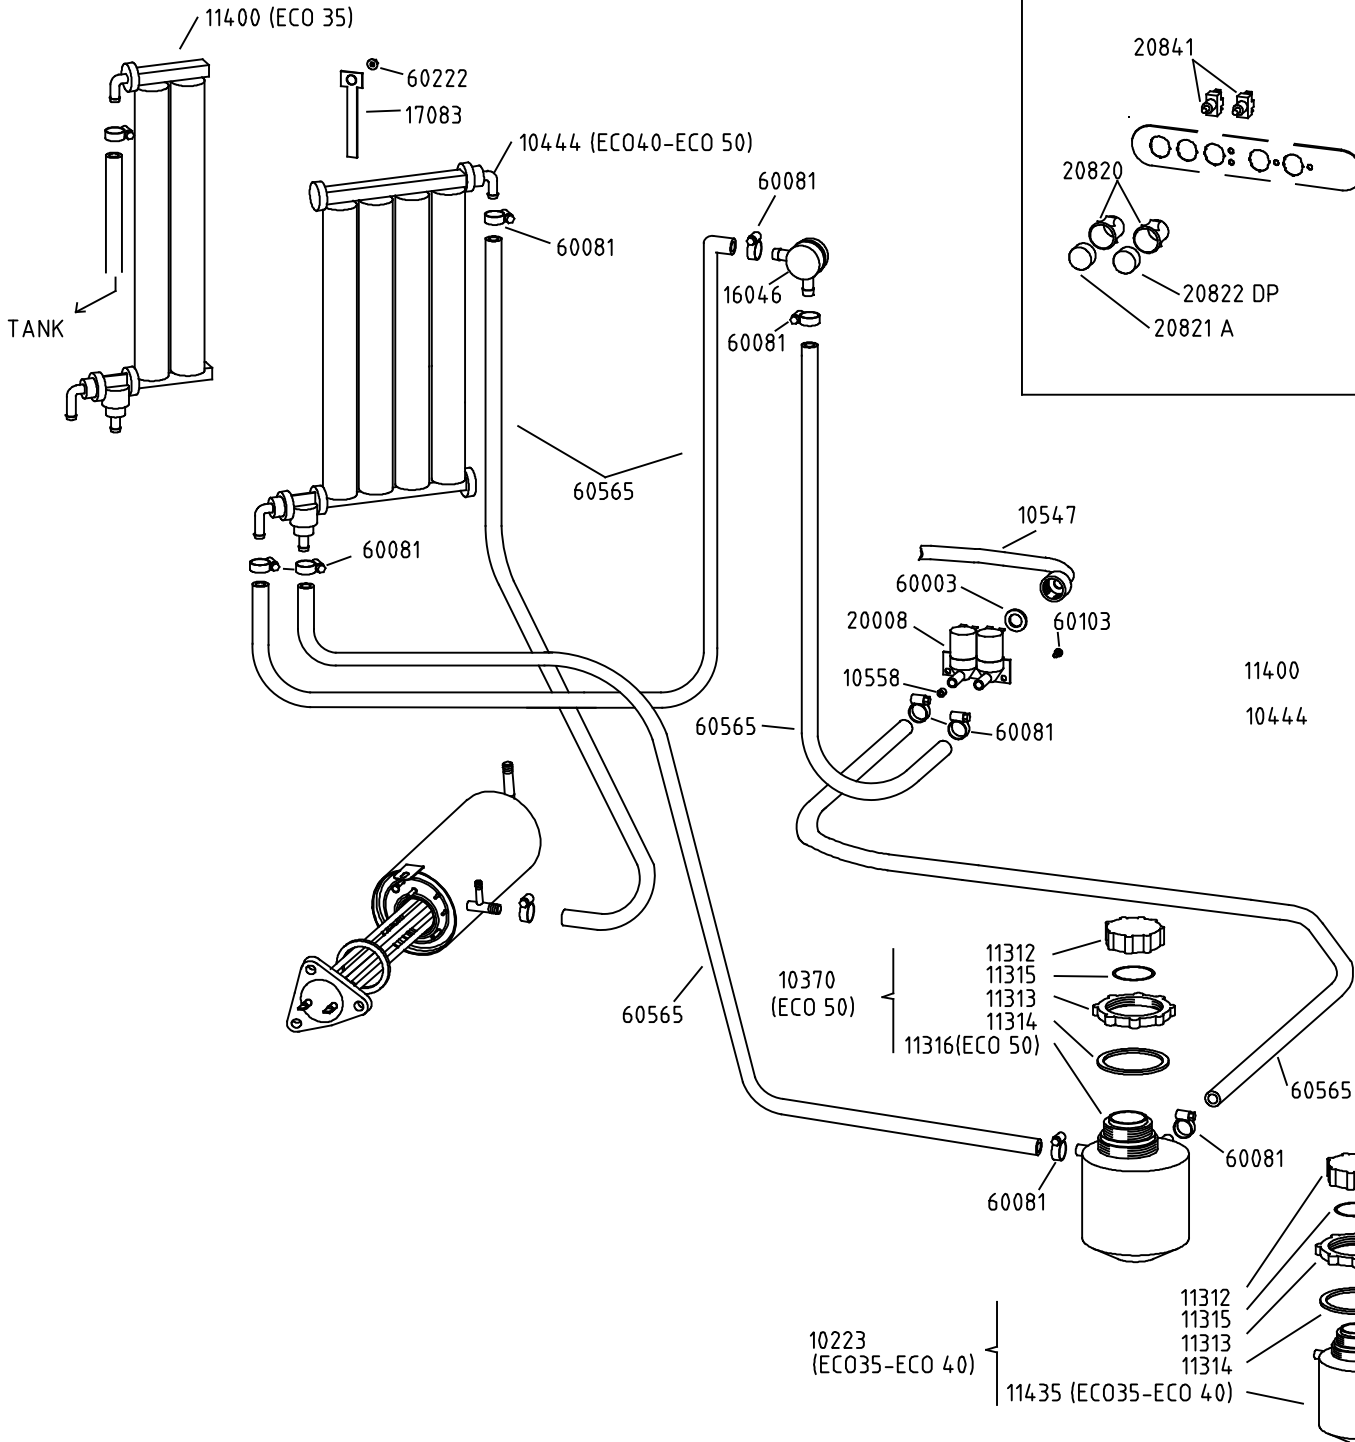

Drain Pump Version

Detergent Pump Version

Rinse Aid Version

Water Softener Version

Optionals switches