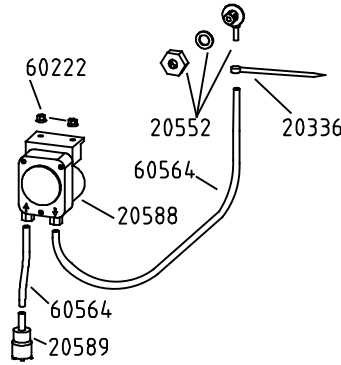

Drain Pump Version

Detergent Pump Version

Rinse Aid Version

Water Softener Version

Optionals switches